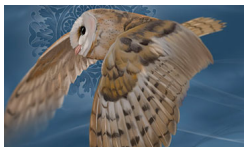

dreams

Rating: Not Rated Yet

Price
$40.00

[Ask a question about this product](#)

Description

10.3 by 15 inches, for standard 16 x 20 inch frame.
Printed with archival ink on heavy weight, acid free paper.
Price does not include mat.

In ancient Greece, the owl was sacred to Athena, goddess of wisdom and night. Because the owl is a creature of the night, it's thought to have access to secret information.

Tags: [bird](#), [brown](#), [north america](#), [line](#), [halo](#).